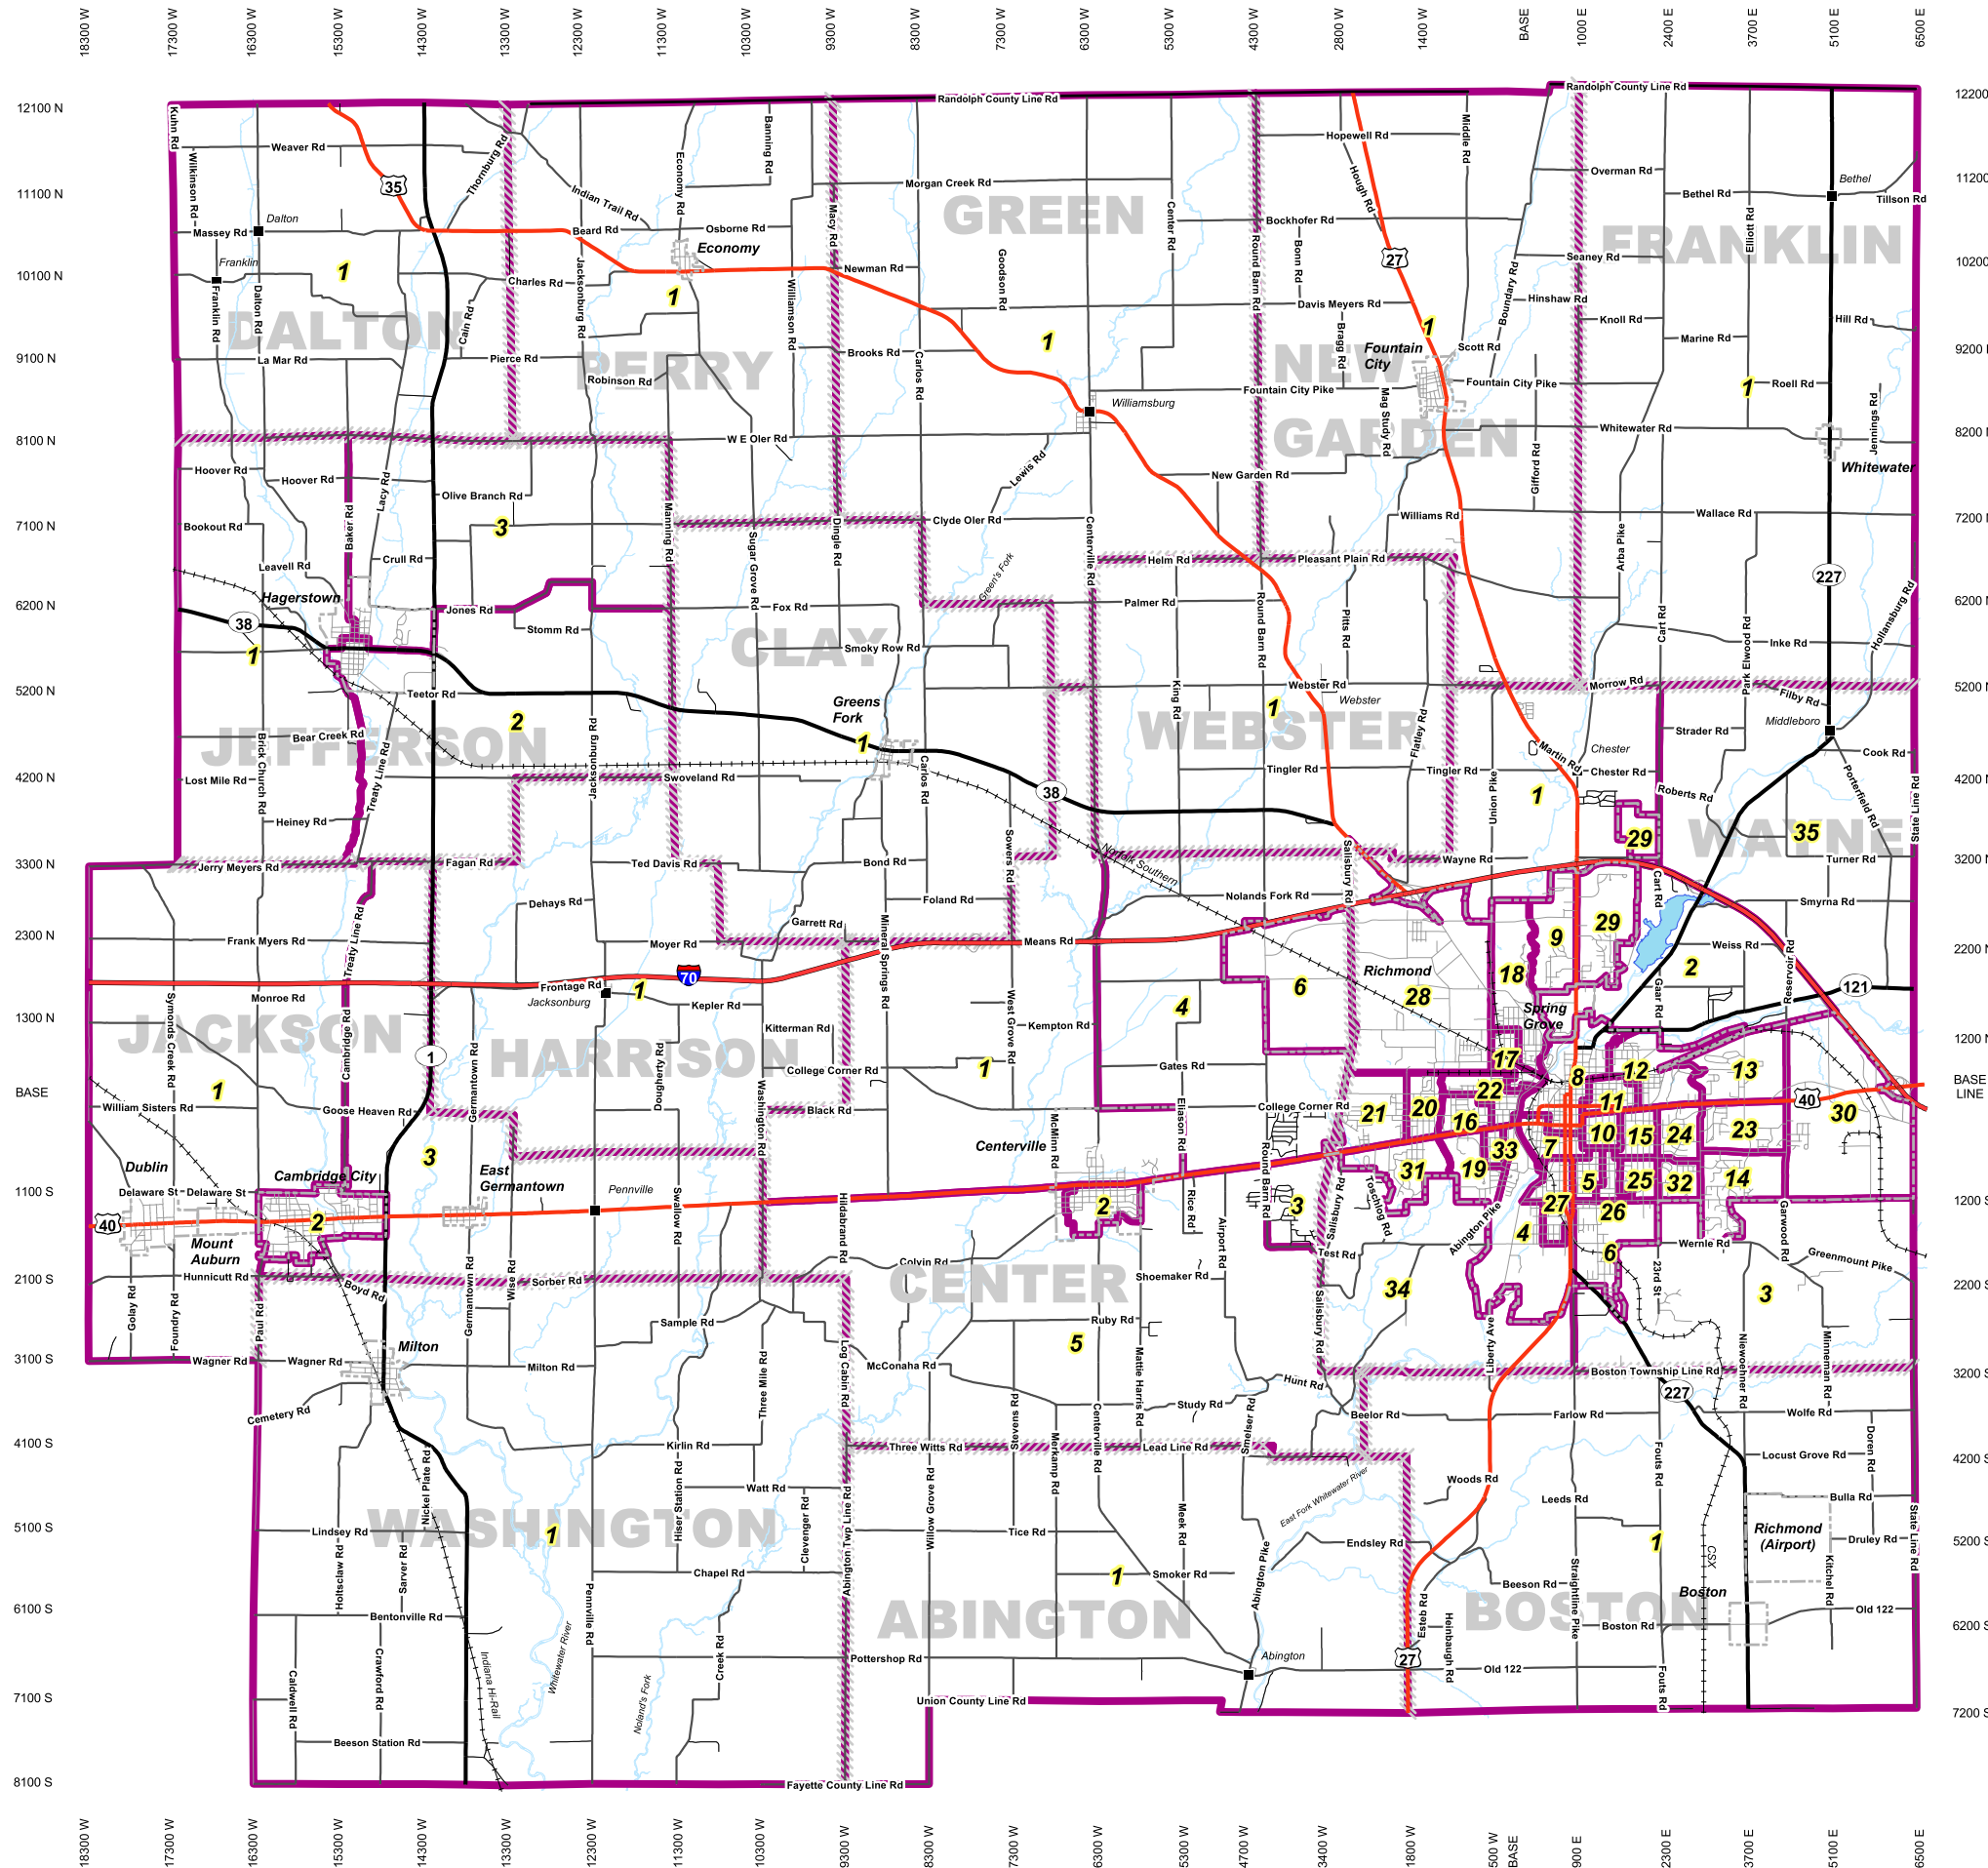

Wayne County Precinct Maps

Not to Scale

1. **Legend**
2. Interstates
   - US Highways
   - State Roads
   - Railroads
   - Township Lines
   - Towns
   - Precinct Boundry
   - County Boundry
   - Rivers